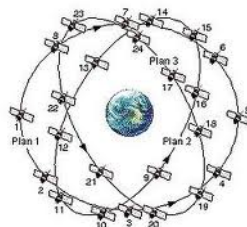

Available exclusively for the
FM750 and FM1000

RTX 1.5" accuracy \$1500
Utilizes GLONASS system in
corrections

Level 3

900 MHz Radio

Sub-inch accuracy
Year to year repeatability
Radio link to base station
8 mile radius from base

RTK

VRS Modem

Sub-inch accuracy
Year to year repeatability
Cellular link to base network
No distance limitations within network

Level 4

GLONASS

Included with RTX

Increased satellite count
Higher satellite elevations
Reduced DOP and increased consistency
Greater vertical accuracy