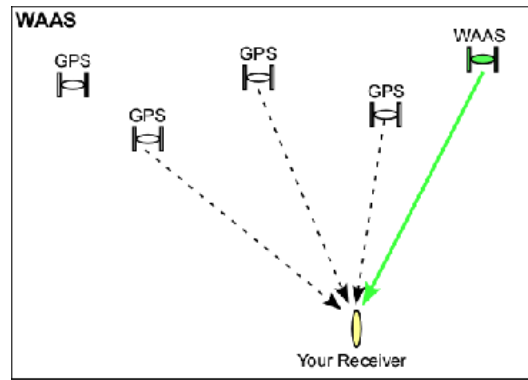

Level 1

WAAS/SBAS

6 - 8" pass to pass accuracy
Standard with base receivers
No annual fee/subscription

Level 2

OMNISTAR

One time software unlock
No additional hardware needed

XP 3-5" accuracy $800/year
HP 2-4" accuracy $1500/year